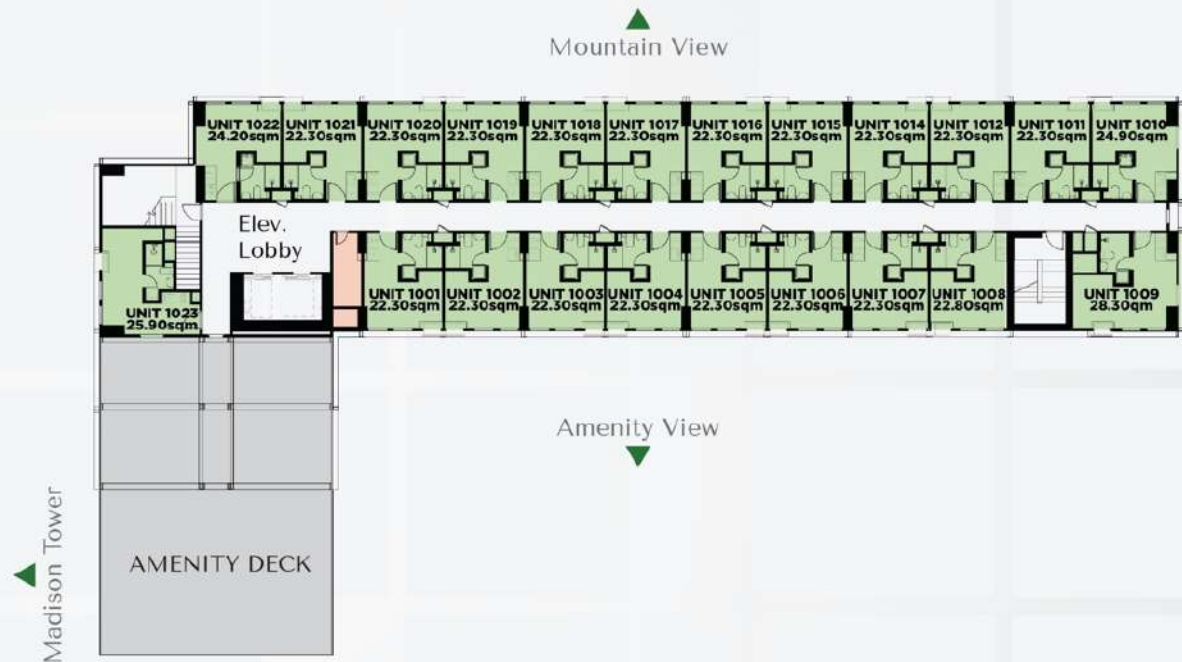

Total Units per floor: 39 Units

- Studio Garden Unit: 37 Units
- 1 Bedroom Unit: 2 Unit

■ Refuse room/Garbage holding room

The East Village

AT DGT

MERCER TOWER (Tower 5) Floor Plan

TYPICAL 12TH & 15TH FLOOR

Total Units per floor: 22 Units

■ Studio Garden Unit: 22 Units

■ Refuse room/Garbage holding room

The East Village AT DGT

MERCER TOWER (Tower 5) Floor Plan

TYPICAL 10TH FLOOR

Total Units per floor: 22 Units

■ Studio Garden Unit: 22 Units

■ Refuse room/Garbage holding room

The East Village AT DGT

MERCER TOWER (Tower 5) Floor Plan

TYPICAL 3RD & 5TH FLOOR

Total Units per floor: 39 Units

- Studio Garden Unit: 37 Units
- 1 Bedroom Unit: 2 Unit

■ Refuse room/Garbage holding room

The East Village

AT DGT

MERCER TOWER (Tower 5) Floor Plan

TYPICAL 7TH FLOOR

Total Units per floor: 29 Units

- Studio Garden Unit: 28 Units
- 1 Bedroom Unit: 1 Unit

■ Refuse room/Garbage holding room