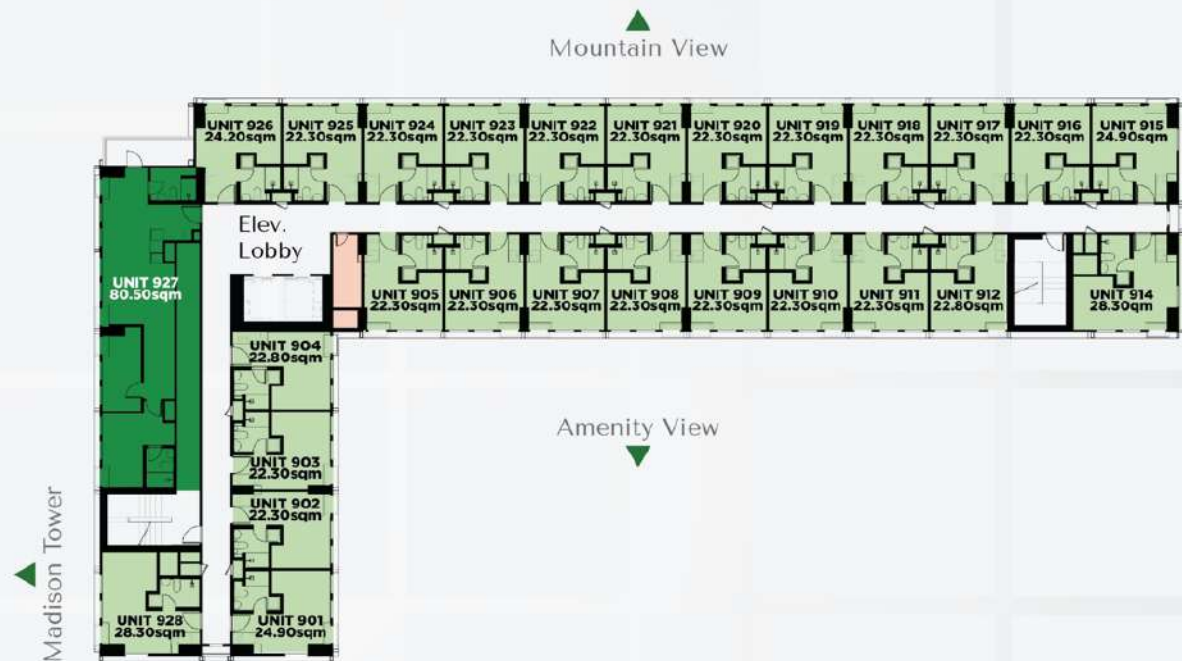

The East Village

AT DGT

MERCER TOWER (Tower 5) Floor Plan

TYPICAL 14TH & 16TH FLOOR

Total Units per floor: 22 Units

■ Studio Garden Unit: 22 Units

■ Refuse room/Garbage holding room

The East Village AT DGT

MERCER TOWER (Tower 5) Floor Plan

TYPICAL 8TH FLOOR

Total Units per floor: 29 Units

- Studio Garden Unit: 28 Units
- 1 Bedroom Unit: 1 Unit

■ Refuse room/Garbage holding room

The East Village AT DGT

MERCER TOWER (Tower 5) Floor Plan

TYPICAL 9TH FLOOR

Total Units per floor: 27 Units

- Studio Garden Unit: 26 Units
- 2 Bedroom Unit: 1 Unit

■ Refuse room/Garbage holding room

The East Village AT DGT

MERCER TOWER (Tower 5) Floor Plan

TYPICAL 2ND & 4TH FLOOR

Total Units per floor: 39 Units

- Studio Garden Unit: 37 Units
- 1 Bedroom Unit: 2 Unit

■ Refuse room/Garbage holding room

The East Village

AT DGT

MERCER TOWER (Tower 5) Floor Plan

TYPICAL 12TH & 15TH FLOOR