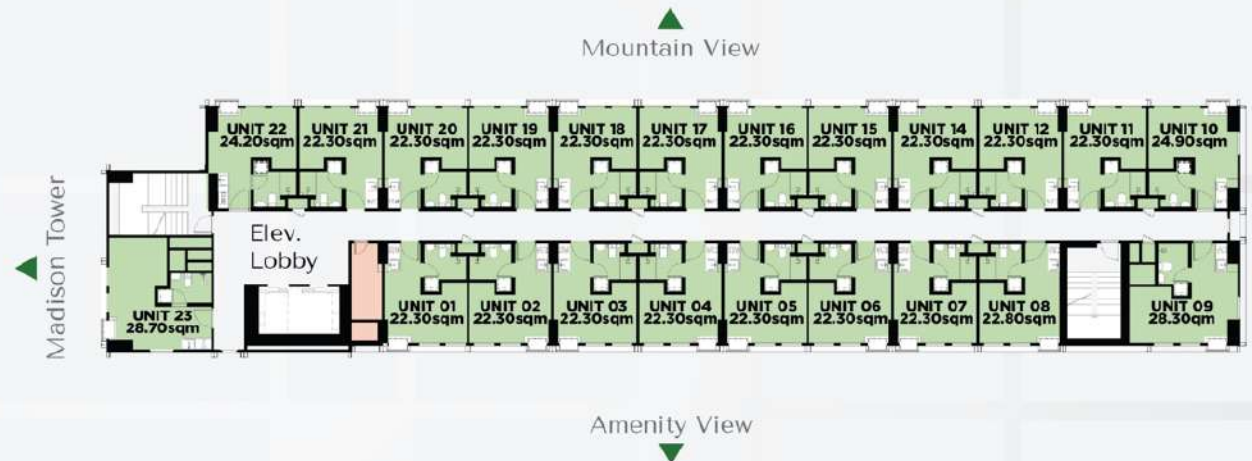

TYPICAL 9TH FLOOR

Total Units per floor: 27 Units

- Studio Garden Unit: 26 Units
- 2 Bedroom Unit: 1 Unit

■ Refuse room/Garbage holding room

The East Village AT DGT

MERCER TOWER (Tower 5) Floor Plan

TYPICAL 2ND & 4TH FLOOR

Total Units per floor: 39 Units

- Studio Garden Unit: 37 Units
- 1 Bedroom Unit: 2 Unit

■ Refuse room/Garbage holding room

The East Village

AT DGT

MERCER TOWER (Tower 5) Floor Plan

TYPICAL 12TH & 15TH FLOOR

Total Units per floor: 22 Units

■ Studio Garden Unit: 22 Units

■ Refuse room/Garbage holding room

The East Village AT DGT

MERCER TOWER (Tower 5) Floor Plan

TYPICAL 10TH FLOOR

Total Units per floor: 22 Units

■ Studio Garden Unit: 22 Units

■ Refuse room/Garbage holding room

The East Village AT DGT

MERCER TOWER (Tower 5) Floor Plan

TYPICAL 3RD & 5TH FLOOR

Total Units per floor: 39 Units

- Studio Garden Unit: 37 Units
- 1 Bedroom Unit: 2 Unit