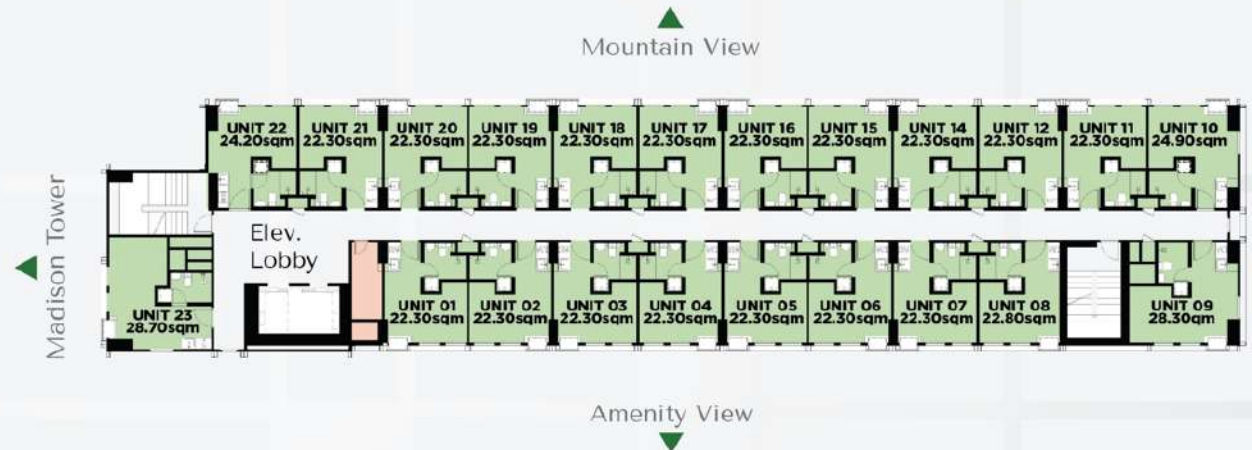

The East Village

AT DGT

MERCER TOWER (Tower 5) Floor Plan

TYPICAL 14TH & 16TH FLOOR

Total Units per floor: 22 Units

■ Studio Garden Unit: 22 Units

■ Refuse room/Garbage holding room

The East Village AT DGT

MERCER TOWER (Tower 5) Floor Plan

TYPICAL 8TH FLOOR

Total Units per floor: 29 Units

- Studio Garden Unit: 28 Units
- 1 Bedroom Unit: 1 Unit

■ Refuse room/Garbage holding room

The East Village AT DGT

MERCER TOWER (Tower 5) Floor Plan

TYPICAL 9TH FLOOR

Total Units per floor: 27 Units

- Studio Garden Unit: 26 Units
- 2 Bedroom Unit: 1 Unit

■ Refuse room/Garbage holding room

The East Village AT DGT

MERCER TOWER (Tower 5) Floor Plan

TYPICAL 2ND & 4TH FLOOR

Total Units per floor: 39 Units

- Studio Garden Unit: 37 Units
- 1 Bedroom Unit: 2 Unit

■ Refuse room/Garbage holding room

The East Village

AT DGT

MERCER TOWER (Tower 5) Floor Plan

TYPICAL 12TH & 15TH FLOOR