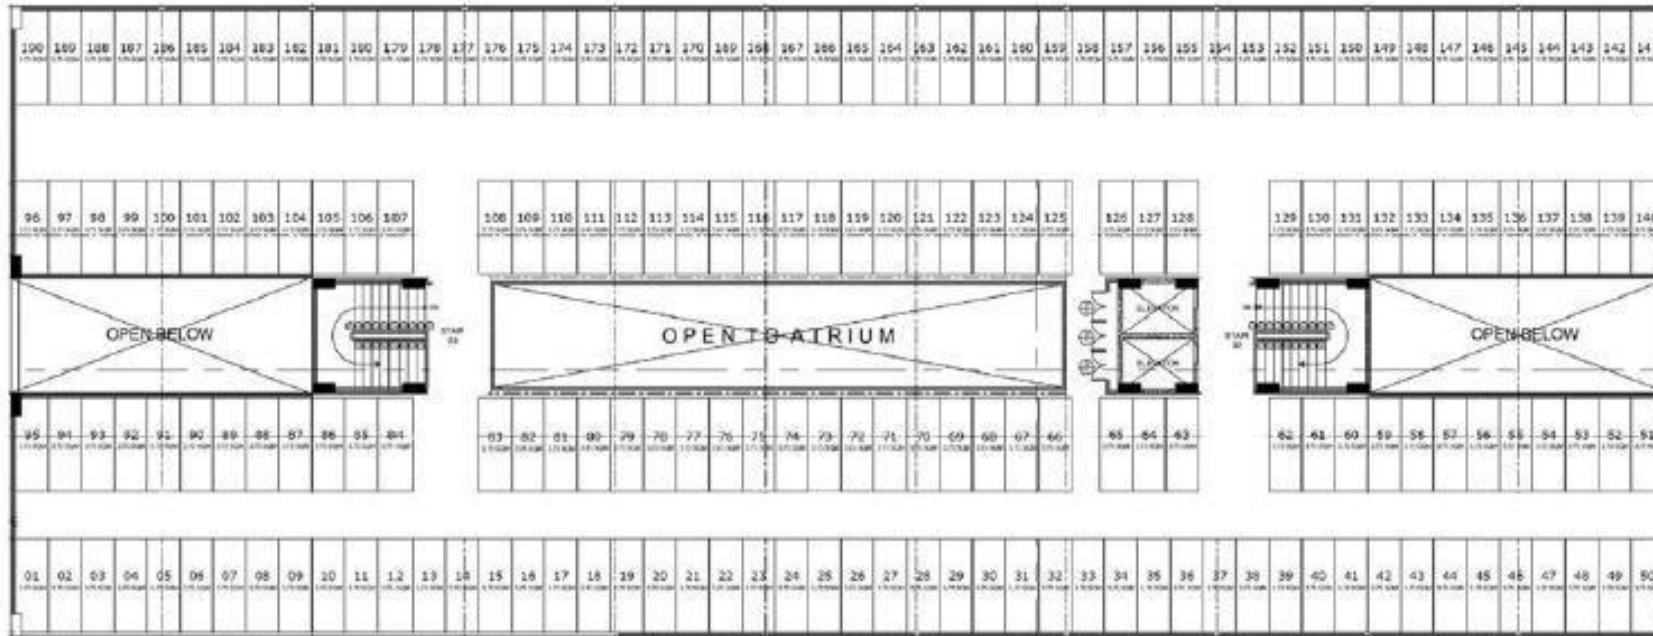

LOT SIZE : 12.6 sq.m
TOTAL PARK LOTS : 66 units

GROUND FLOOR PLAN

CITY VIEW

- 3-BEDROOM (51 sqm)
- 2-BEDROOM (37 sqm)
- 1-BEDROOM (45.74 sqm)
- STUDIO (21 sqm)

UPPER FLOOR PLAN

CITY VIEW

- 3-BEDROOM (51 sqm)
- 2-BEDROOM (37 sqm)
- 1-BEDROOM (45.74 sqm)
- STUDIO (21 sqm)

AMENITY / PINE VIEW

ROOF DECK LEVEL

DRYING CAGE SIZE : 3.75 sq.m
TOTAL NO. OF CAGES : 190

TYPICAL DELIVERABLES

- FLOOR FINISH** | 24" X 24" HOMOGENEOUS TILES AT THE LIVING, KITCHEN & DINING
LOW MAINTENANCE RESILIENT FLOORING FOR BEDROOMS
12" X 12" CERAMIC TILES FOR TOILET
24" X 24" CORRIDOR & LOBBY CERAMIC TILES
STAIR 01 & 02 PEBBLE WASHOUT
12" X 12" MAIN ENTRY CERAMIC TILES
- CEILING FINISH** | PAINTED PLAIN CEMENT FINISH ON LIVING, DINING, KITCHEN & SLEEPING AREAS
PAINTED FICEMBOARD FINISH ON ALL TOILETS
- WALL FINISH** | CONCRETE WALLS ON THE SKIN
CONCRETE WALLS IN BETWEEN UNITS
FIBER CEMENT BOARDS FOR BEDROOM PARTITIONS
- WINDOWS** | POWDER COATED SLIDING WINDOWS
POWDER COATED HOPPER WINDOW AT KITCHEN