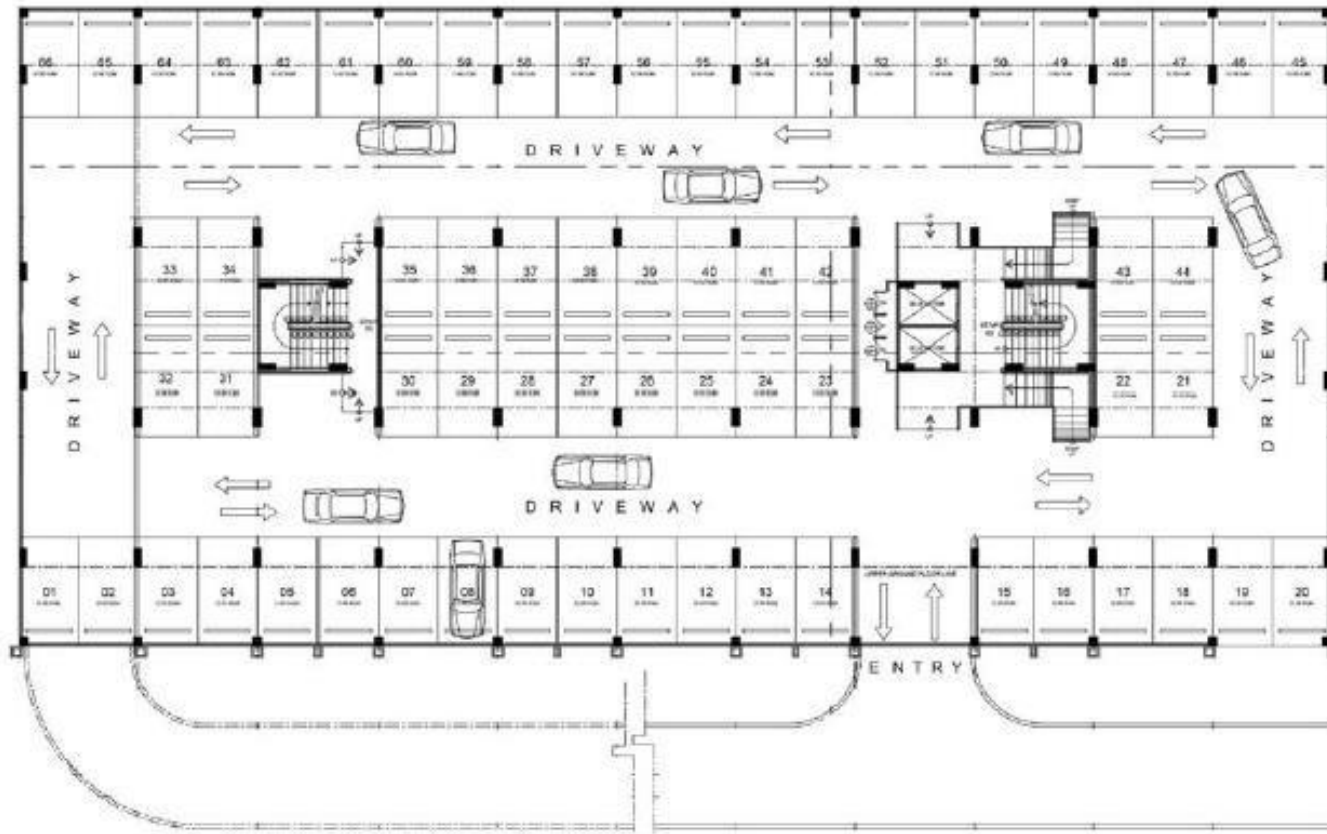

LOT SIZE : 12.6 sq.m
TOTAL PARK LOTS : 66 units

GROUND FLOOR PLAN

CITY VIEW

- 3-BEDROOM (51 sqm)
- 2-BEDROOM (37 sqm)
- 1-BEDROOM (45.74 sqm)
- STUDIO (21 sqm)

UPPER FLOOR PLAN

CITY VIEW

- 3-BEDROOM (51 sqm)
- 2-BEDROOM (37 sqm)
- 1-BEDROOM (45.74 sqm)
- STUDIO (21 sqm)