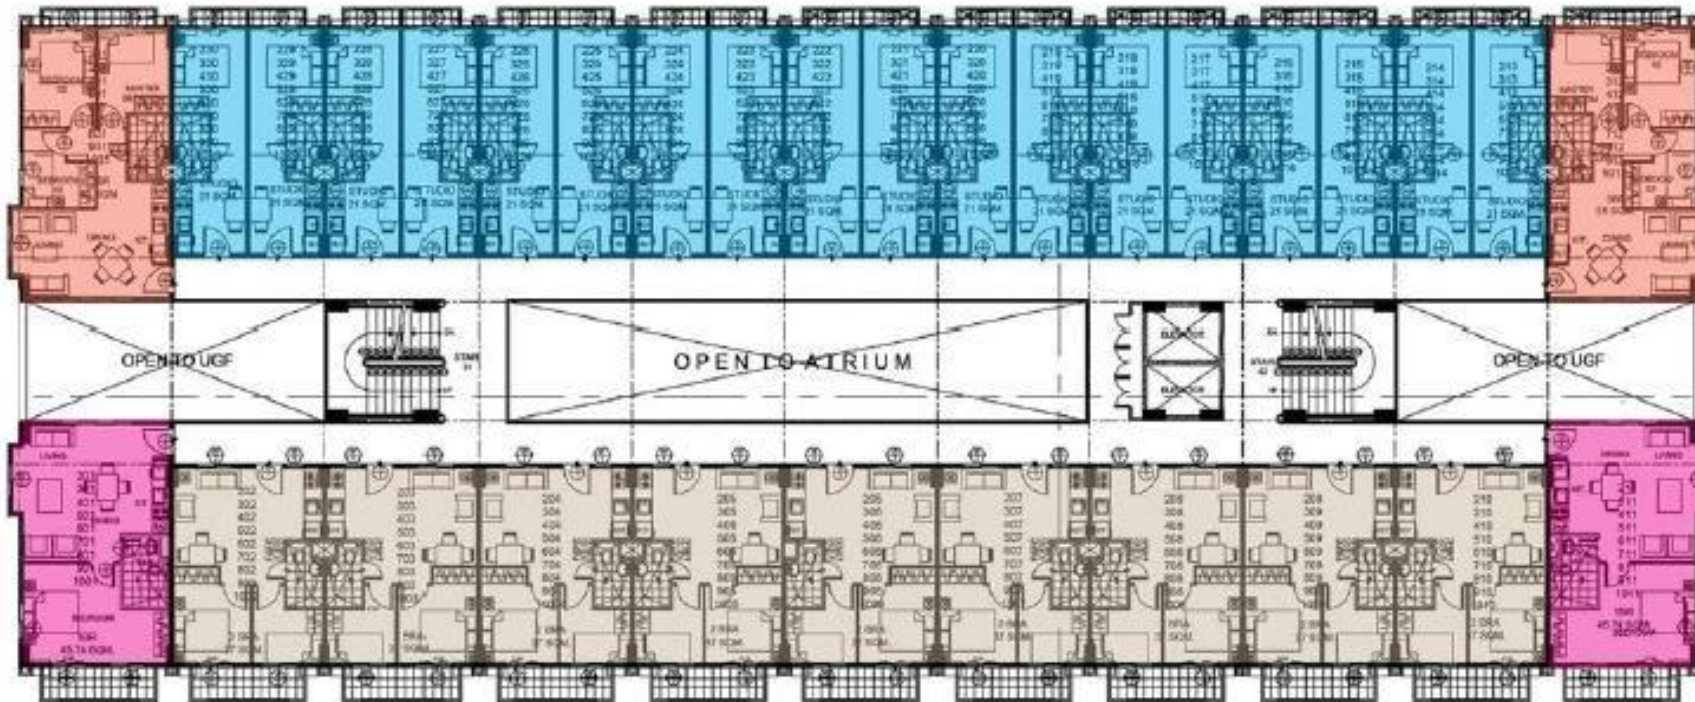

LOT SIZE : 12.6 sq.m
TOTAL PARK LOTS : 66 units

GROUND FLOOR PLAN

CITY VIEW

- 3-BEDROOM (51 sqm)
- 2-BEDROOM (37 sqm)
- 1-BEDROOM (45.74 sqm)
- STUDIO (21 sqm)

UPPER FLOOR PLAN

CITY VIEW

- 3-BEDROOM (51 sqm)
- 2-BEDROOM (37 sqm)
- 1-BEDROOM (45.74 sqm)
- STUDIO (21 sqm)

AMENITY / PINE VIEW

ROOF DECK LEVEL

DRYING CAGE SIZE : 3.75 sq.m
TOTAL NO. OF CAGES : 190

TYPICAL DELIVERABLES

- FLOOR FINISH** | 24" X 24" HOMOGENEOUS TILES AT THE LIVING, KITCHEN & DINING
LOW MAINTENANCE RESILIENT FLOORING FOR BEDROOMS
12" X 12" CERAMIC TILES FOR TOILET
24" X 24" CORRIDOR & LOBBY CERAMIC TILES
STAIR 01 & 02 PEBBLE WASHOUT
12" X 12" MAIN ENTRY CERAMIC TILES
- CEILING FINISH** | PAINTED PLAIN CEMENT FINISH ON LIVING, DINING, KITCHEN & SLEEPING AREAS
PAINTED FICEMBOARD FINISH ON ALL TOILETS
- WALL FINISH** | CONCRETE WALLS ON THE SKIN
CONCRETE WALLS IN BETWEEN UNITS
FIBER CEMENT BOARDS FOR BEDROOM PARTITIONS
- WINDOWS** | POWDER COATED SLIDING WINDOWS
POWDER COATED HOPPER WINDOW AT KITCHEN