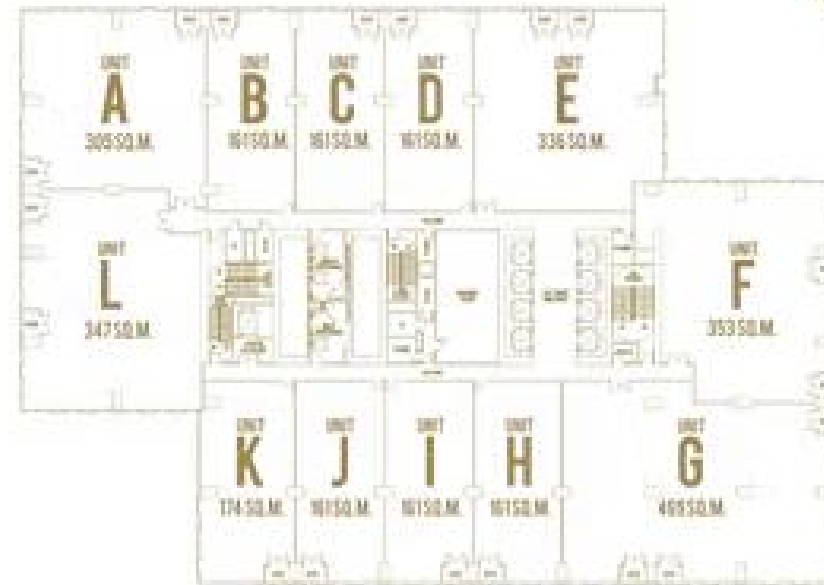

MID ZONE

27TH FLOOR PLAN

NORTHWEST SIDE
BORONDO AVENUE | CEBU MOUNTAINSIDE

SOUTHWEST SIDE
BENSVILLE SUBDIVISION | CEBU DOWNTOWN

NORTHEAST SIDE
CALINAS DRIVE | CEBU CITY PARK

SOUTHEAST SIDE
ARCHBISHOP REYES AVENUE | MACTAN ISLAND