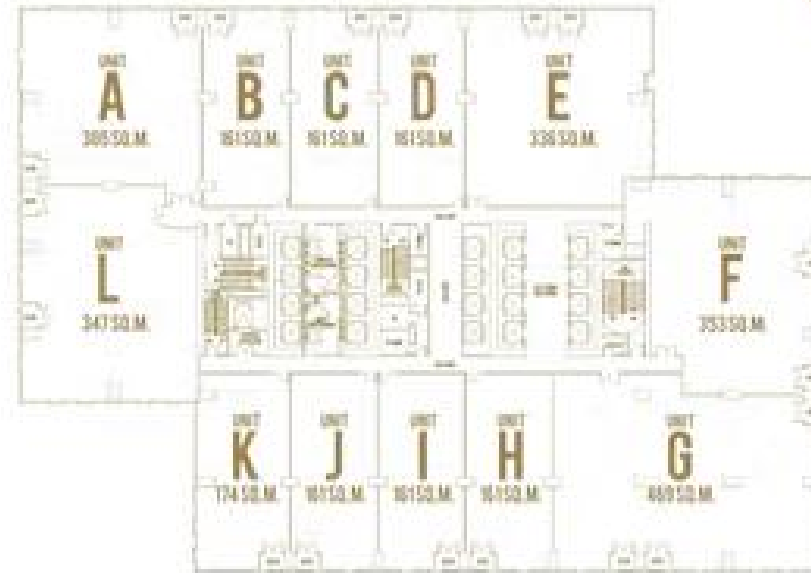

LOW ZONE

9TH TO 33RD FLOOR PLAN

LOW ZONE

12TH FLOOR PLAN WITH TERRACE GARDEN

LOW ZONE

15TH FLOOR PLAN

SOUTHWEST SIDE
BEMSVILLE SUBDIVISION | CERO BOWTOWN

NORTHWEST SIDE
GORGORO AVENUE | CERO MOUNTAINSIDE

NORTHEAST SIDE
SALINAS DRIVE | CERO T. PARK

SOUTHEAST SIDE
ARCHBISHOP REYES AVENUE | MACTAN ISLAND

MID ZONE

16TH FLOOR PLAN

NORTHWEST SIDE
BORONDO AVENUE | CERU MOUNTAIN SIDE

SOUTHWEST SIDE
BEMSVILLE SUBDIVISION | CERU DOWNTOWN