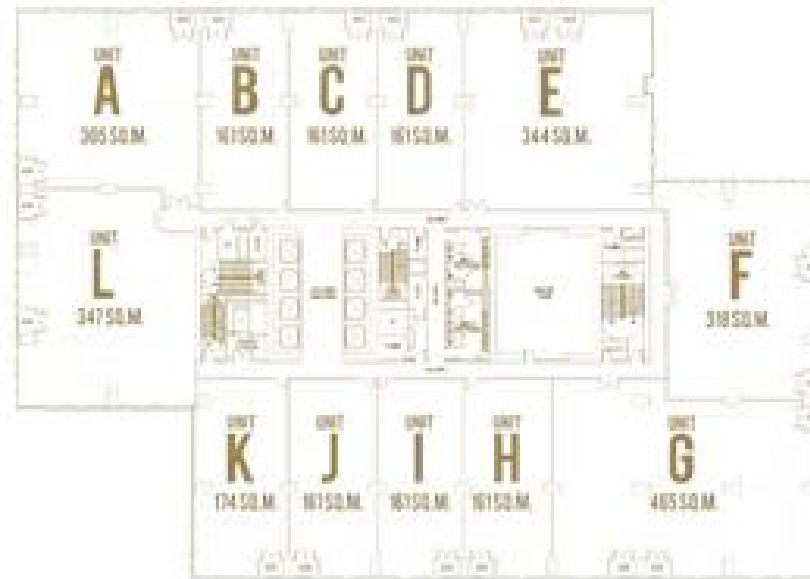

30TH FLOOR PLAN

HIGH ZONE

31ST FLOOR PLAN

NORTHWEST SIDE
BOBROBOO AVENUE | CERRO MOUNTAINSIDE

SOUTHWEST SIDE
BENSWILLE SUBDIVISION | CERRO DOWNTOWN

NORTHEAST SIDE
SALINAS DRIVE | CERRO I. PARK

SOUTHEAST SIDE
ARCHBISHOP REYES AVENUE | MACTAN ISLAND