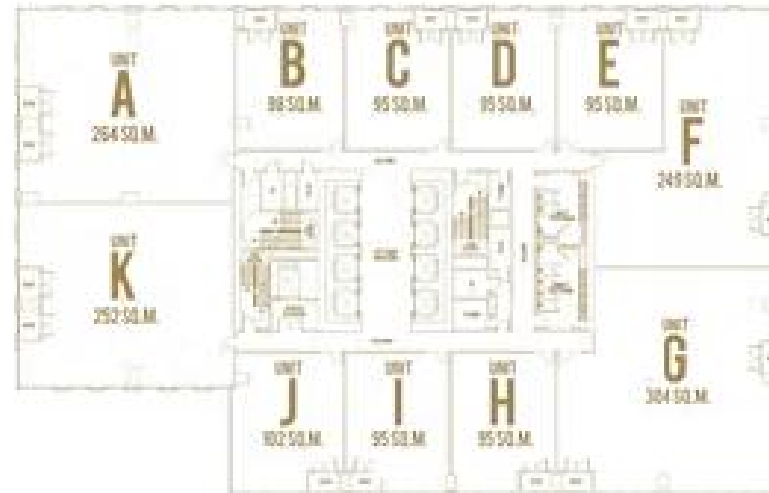

30TH FLOOR PLAN

HIGH ZONE

31ST FLOOR PLAN

NORTHWEST SIDE
BOBROBOO AVENUE | CERRO MOUNTAINSIDE

SOUTHWEST SIDE
BENSWILLE SUBDIVISION | CERRO DOWNTOWN

NORTHEAST SIDE
SALINAS DRIVE | CERRO I. PARK

SOUTHEAST SIDE
ARCHBISHOP REYES AVENUE | MACTAN ISLAND

HIGH ZONE

33RD FLOOR PLAN

NORTHWEST SIDE
CORONADO AVENUE | CEBU MOUNTAINSIDE

SOUTHWEST SIDE
REMUSVILLE SUBDIVISION | CEBU DOWNTOWN

NORTHEAST SIDE
SALINAS DRIVE | CEBU I.T. PARK

SOUTHEAST SIDE
ARCHBISHOP REYES AVENUE | MACTAN ISLAND

HIGH ZONE

34TH TO 39TH FLOOR PLAN

NORTHWEST SIDE
BORORORO AVENUE | CEBU MOUNTAINSIDE

SOUTHWEST SIDE
DENVILLE SUBDIVISION | CEBU DOWNTOWN

NORtheast SIDE
SALINAS DRIVE | CEBU I.T. PARK

Southeast SIDE
ARCHBISHOP REYES AVENUE | MACTAN ISLAND