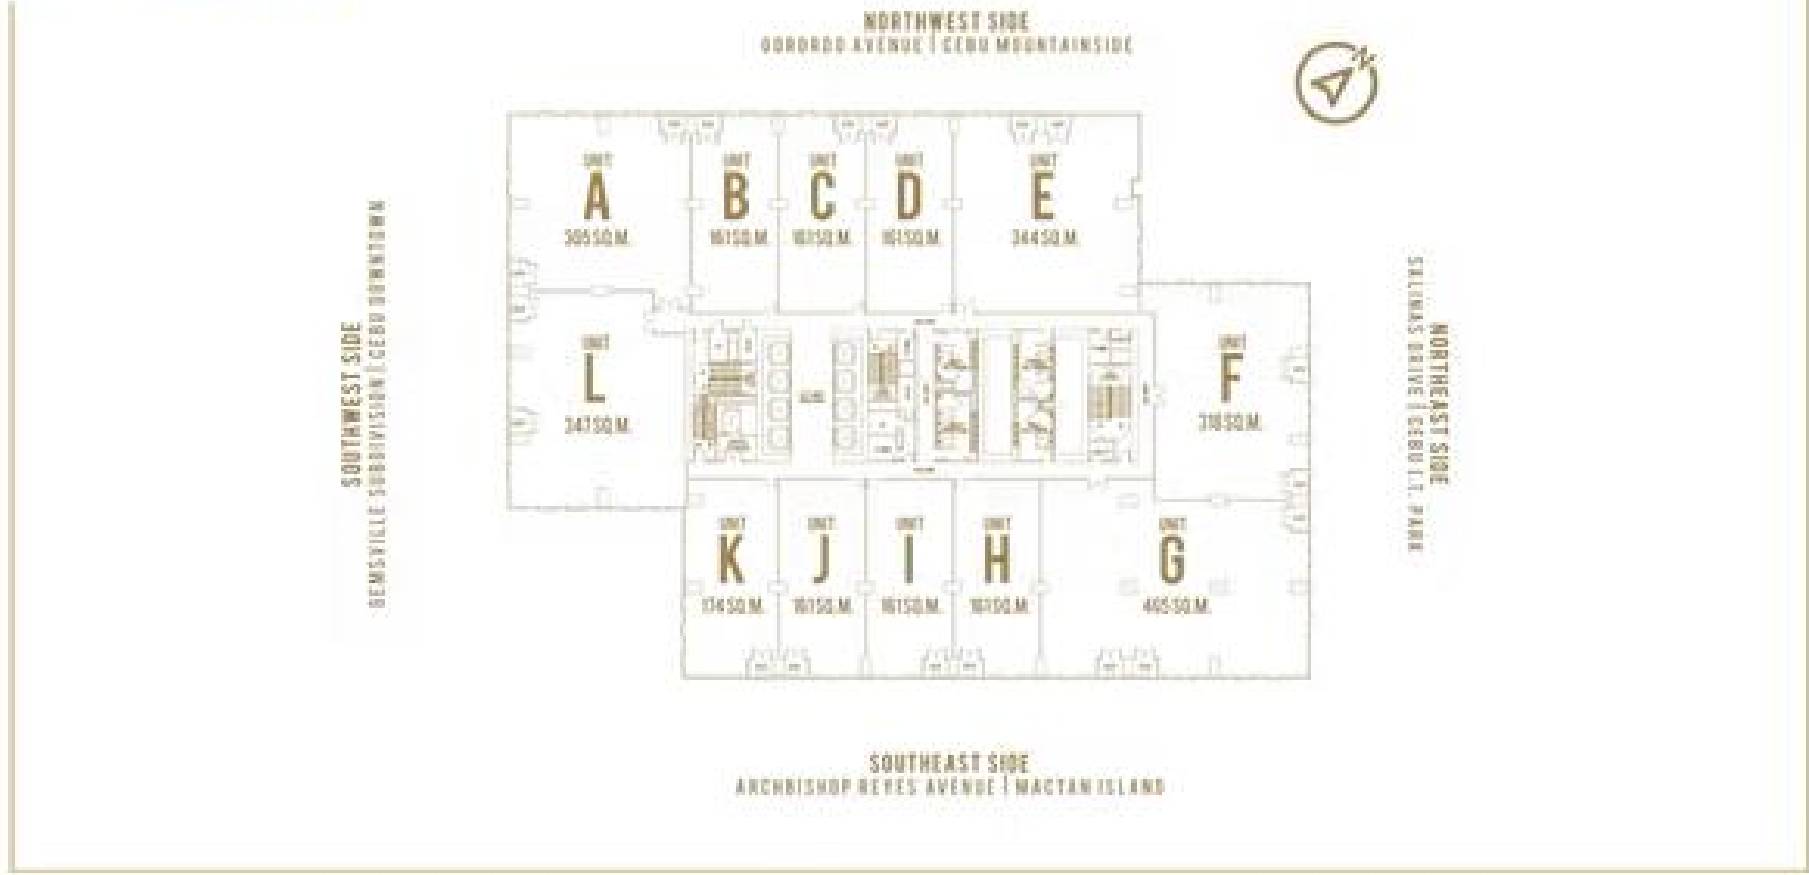

HIGH ZONE

30TH FLOOR PLAN