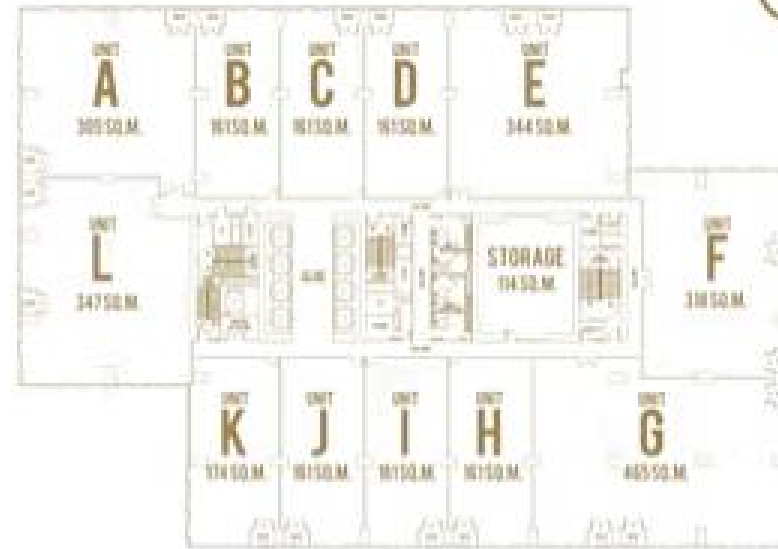

HIGH ZONE

33RD FLOOR PLAN

NORTHWEST SIDE
CORONADO AVENUE | CEBU MOUNTAINSIDE

SOUTHWEST SIDE
REMUSVILLE SUBDIVISION | CEBU DOWNTOWN

NORTHEAST SIDE
SALINAS DRIVE | CEBU I.T. PARK

SOUTHEAST SIDE
ARCHBISHOP REYES AVENUE | MACTAN ISLAND