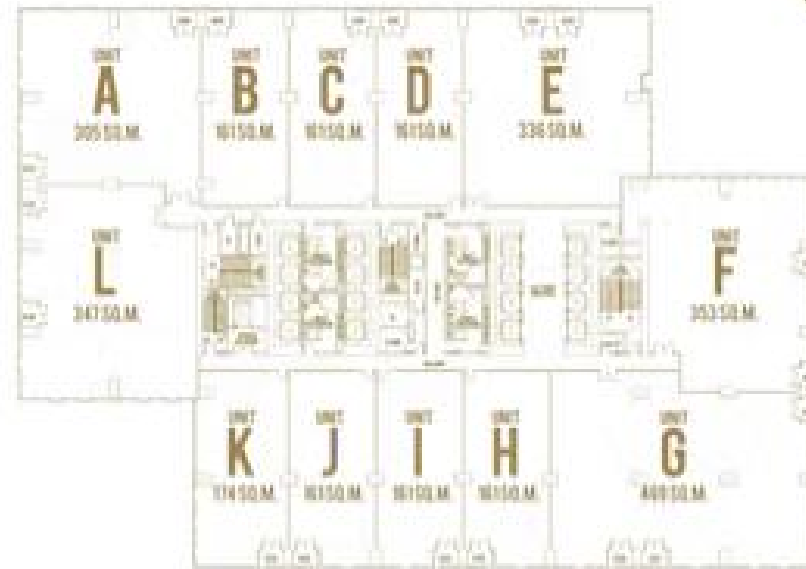

LOW ZONE

9TH TO 33RD FLOOR PLAN

LOW ZONE

12TH FLOOR PLAN WITH TERRACE GARDEN

LOW ZONE

15TH FLOOR PLAN

SOUTHWEST SIDE
BEMSVILLE SUBDIVISION | CERO BOWTOWN

NORTHWEST SIDE
GORGORO AVENUE | CERO MOUNTAINSIDE

NORTHEAST SIDE
CALINAS DRIVE | CEBU CITY PARK

SOUTHEAST SIDE
ARCHBISHOP REYES AVENUE | MACTAN ISLAND

MID ZONE

18TH, 20TH TO 23RD, AND 25TH TO 29TH FLOOR PLAN

NORTHWEST SIDE
CORONADO AVENUE | CERRO MOUNTAINSIDE

SOUTHWEST SIDE
DENVILLE SUBDIVISION | CERRO DOWNTOWN

NORTHEAST SIDE
SALINAS DRIVE | CERRO I.T. PARK

SOUTHEAST SIDE
ARCHBISHOP REYES AVENUE | MAGTAN ISLAND

MID ZONE

22ND AND 23RD TO 25TH FLOOR PLAN

HIGH ZONE

30TH FLOOR PLAN

HIGH ZONE

31ST FLOOR PLAN

NORTHWEST SIDE
BOBROBOO AVENUE | CERRO MOUNTAINSIDE

SOUTHWEST SIDE
BENSWILLE SUBDIVISION | CERRO DOWNTOWN

NORTHEAST SIDE
SALINAS DRIVE | CERRO I. PARK

SOUTHEAST SIDE
ARCHBISHOP REYES AVENUE | MACTAN ISLAND