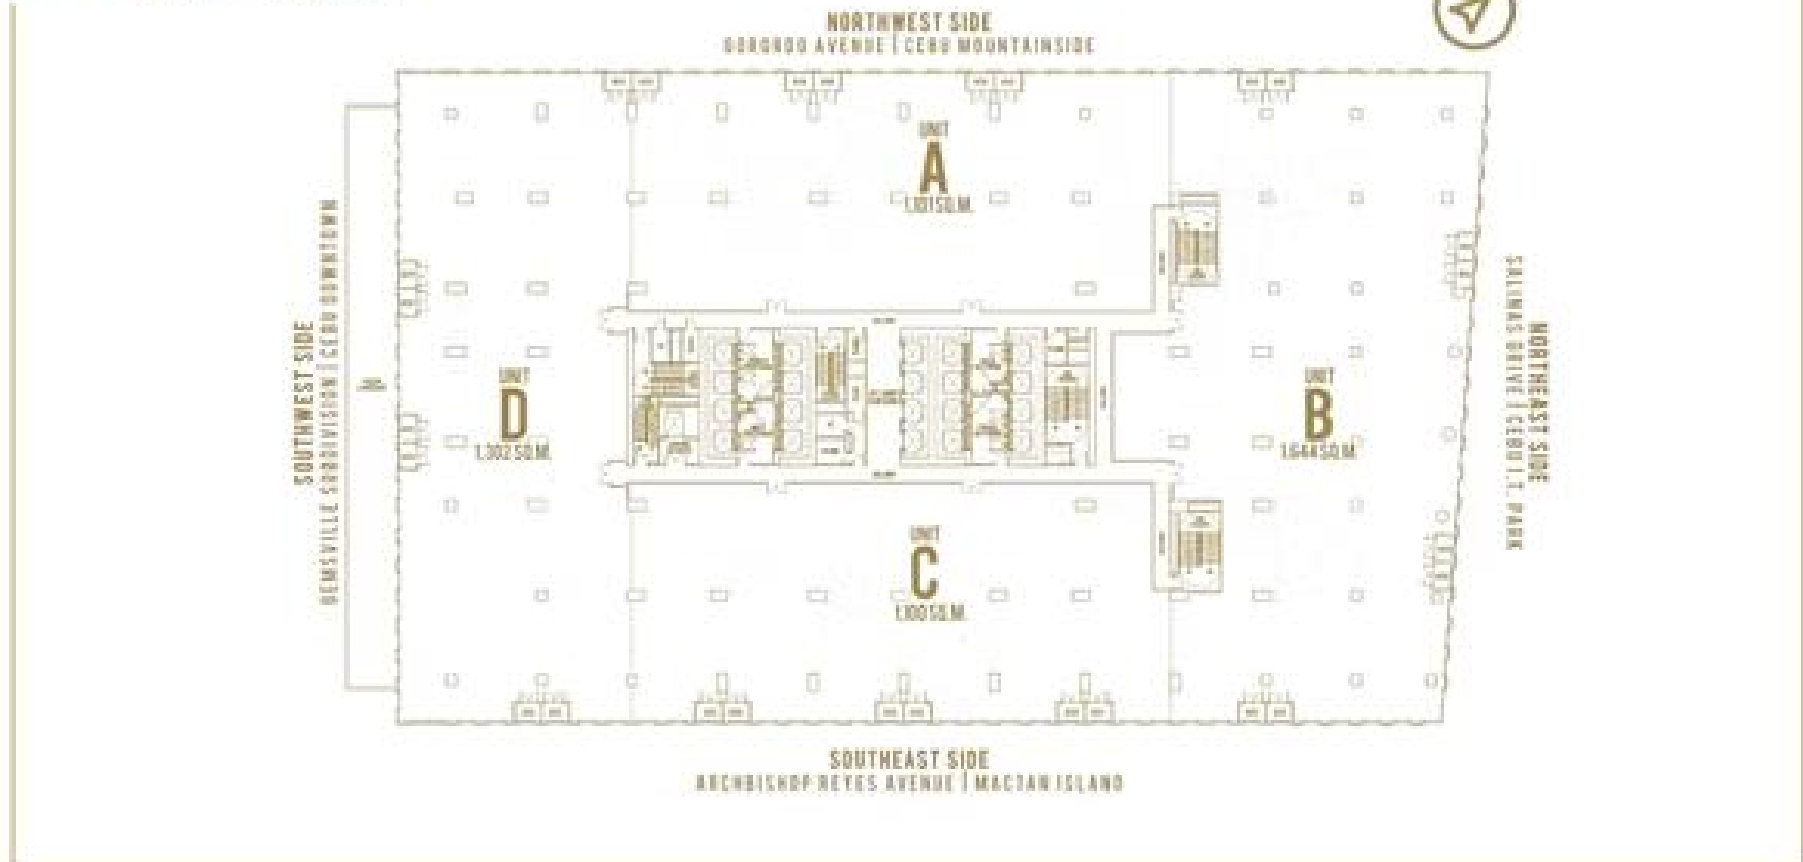

LOW ZONE

9TH TO 33RD FLOOR PLAN

LOW ZONE

12TH FLOOR PLAN WITH TERRACE GARDEN

LOW ZONE

15TH FLOOR PLAN

SOUTHWEST SIDE
BEMSVILLE SUBDIVISION | CERO BOWTOWN

NORTHWEST SIDE
GORGORO AVENUE | CERO MOUNTAINSIDE

NORTHEAST SIDE
SALINAS DRIVE | CERO T. PARK

SOUTHEAST SIDE
ARCHBISHOP REYES AVENUE | MACTAN ISLAND

MID ZONE

16TH FLOOR PLAN

NORTHWEST SIDE
BORONDO AVENUE | CERU MOUNTAIN SIDE

SOUTHWEST SIDE
BEMSVILLE SUBDIVISION | CERU DOWNTOWN