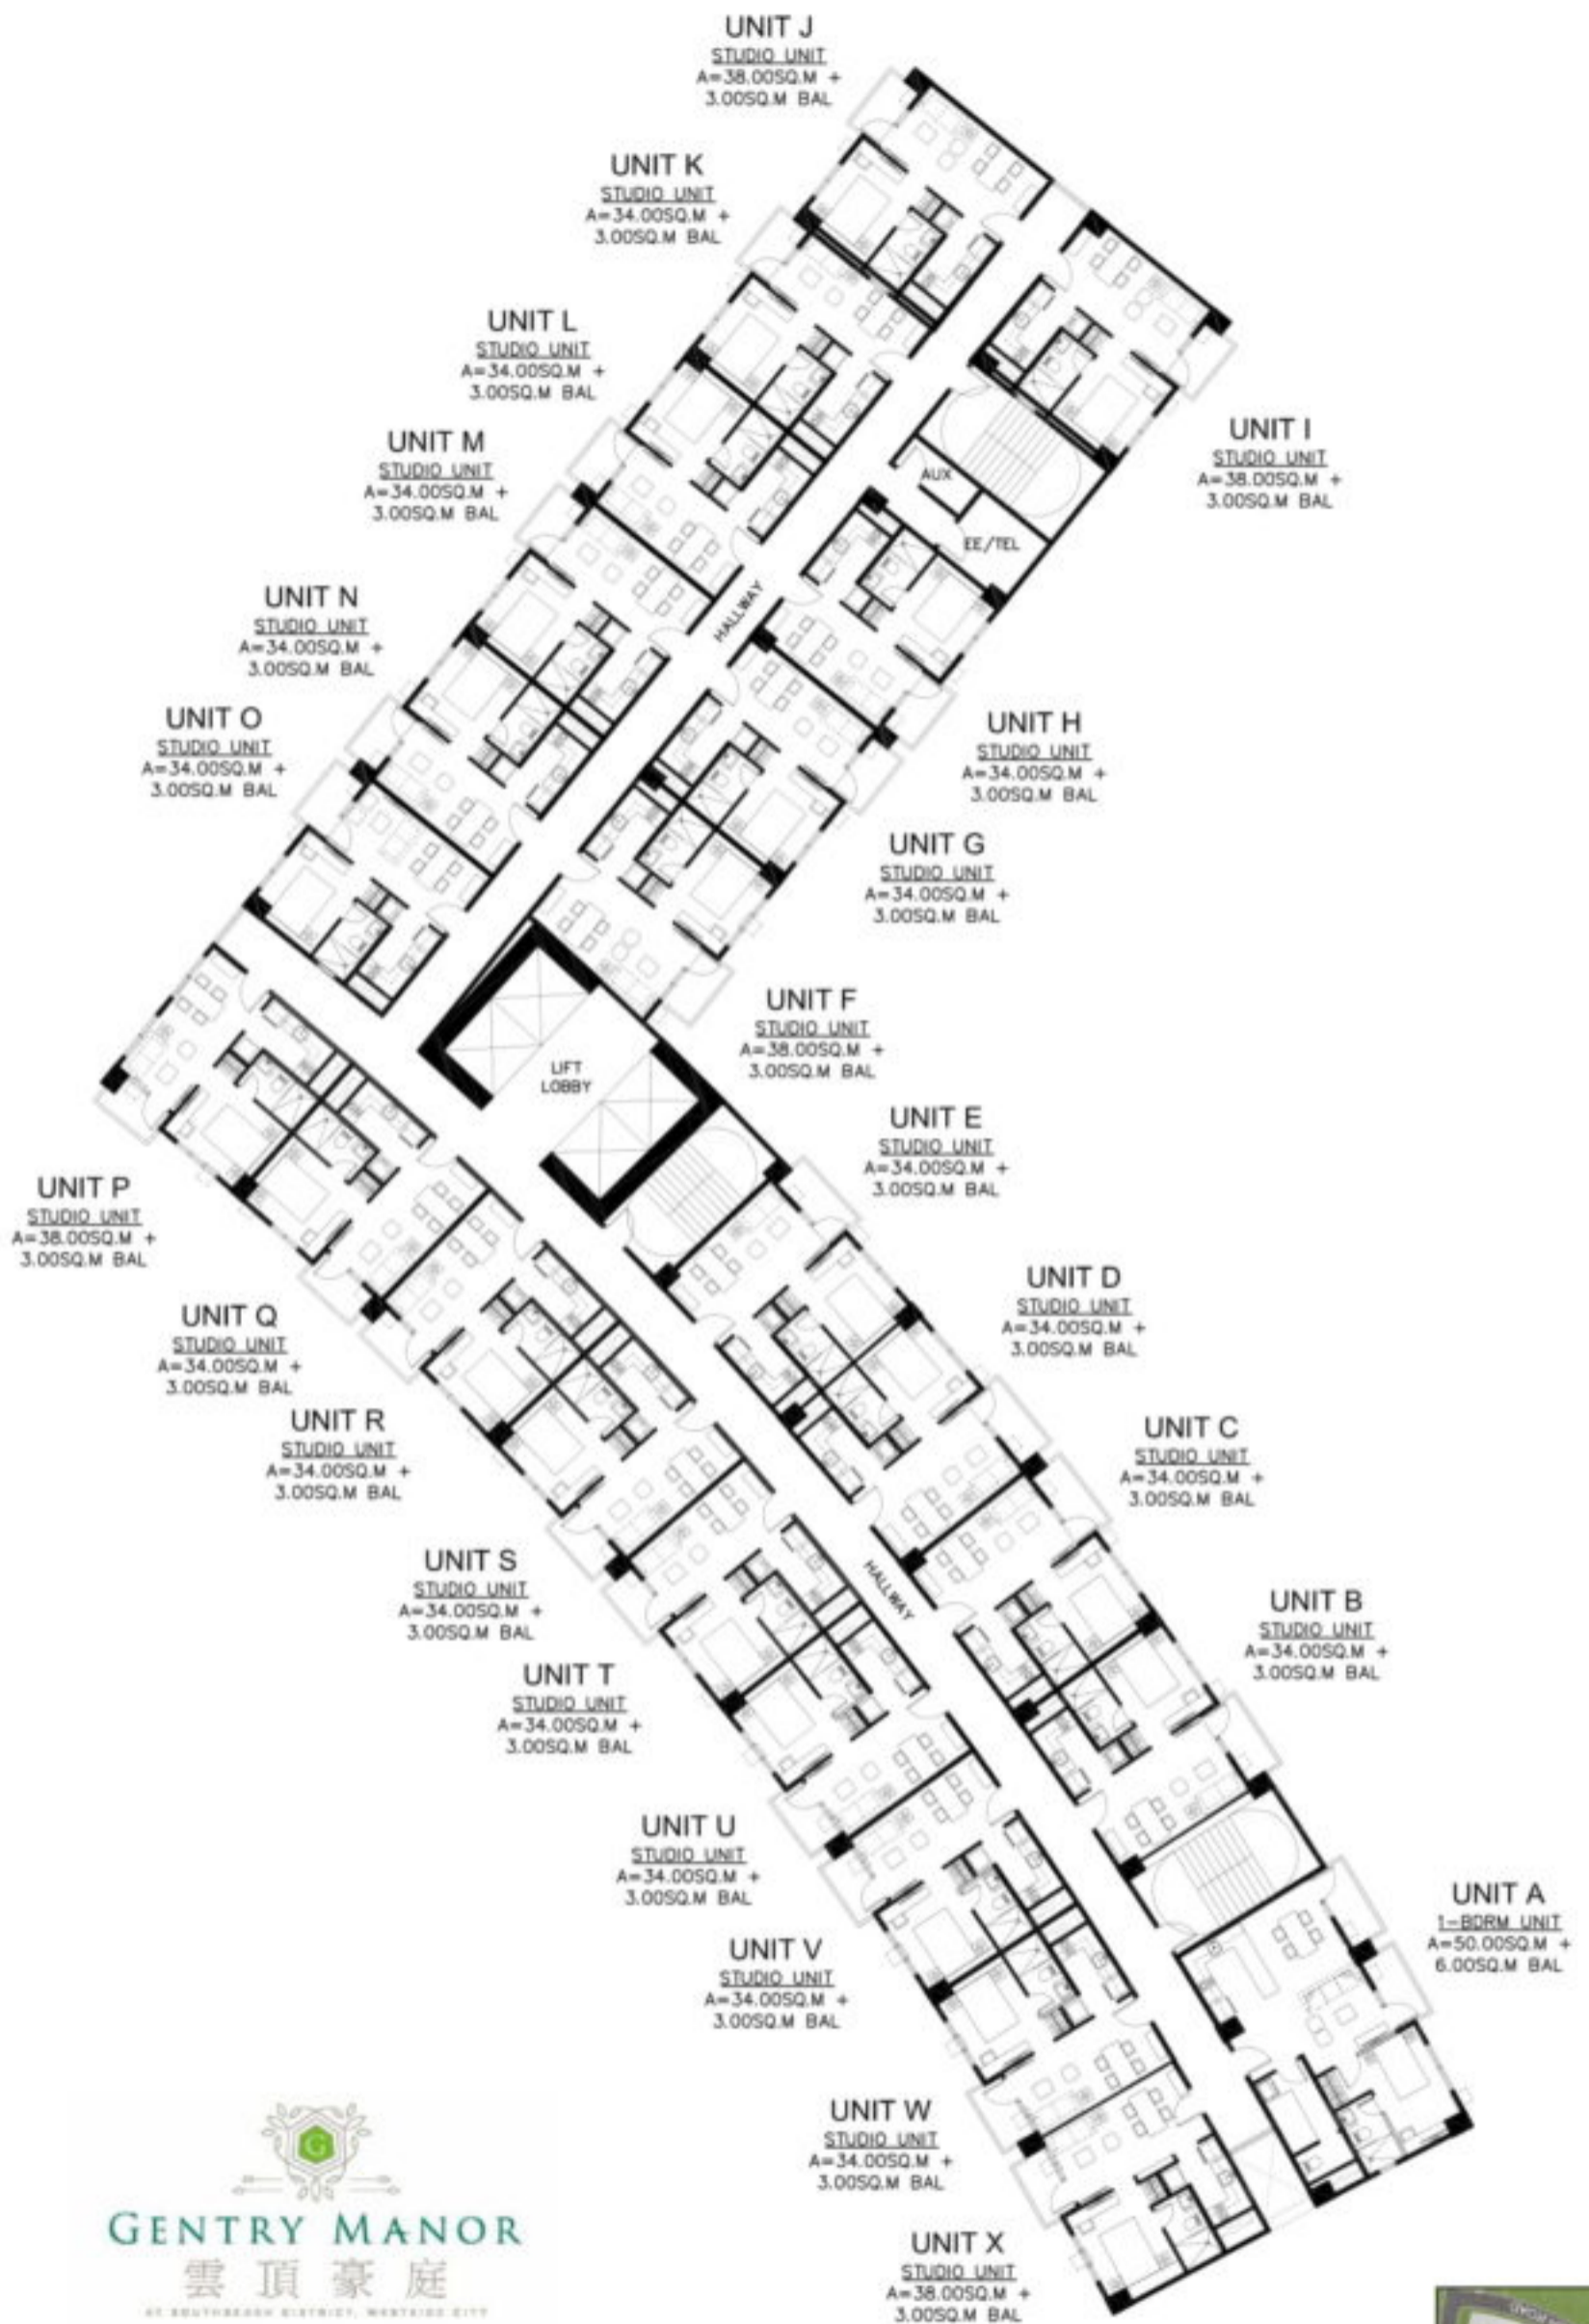

GENTRY MANOR

雲頂豪庭

AT SOUTHCHINA DISTRICT, WEST-OF-CITY

TYPICAL FLOOR PLAN
Tower A

TYPICAL FLOOR PLAN
Tower C