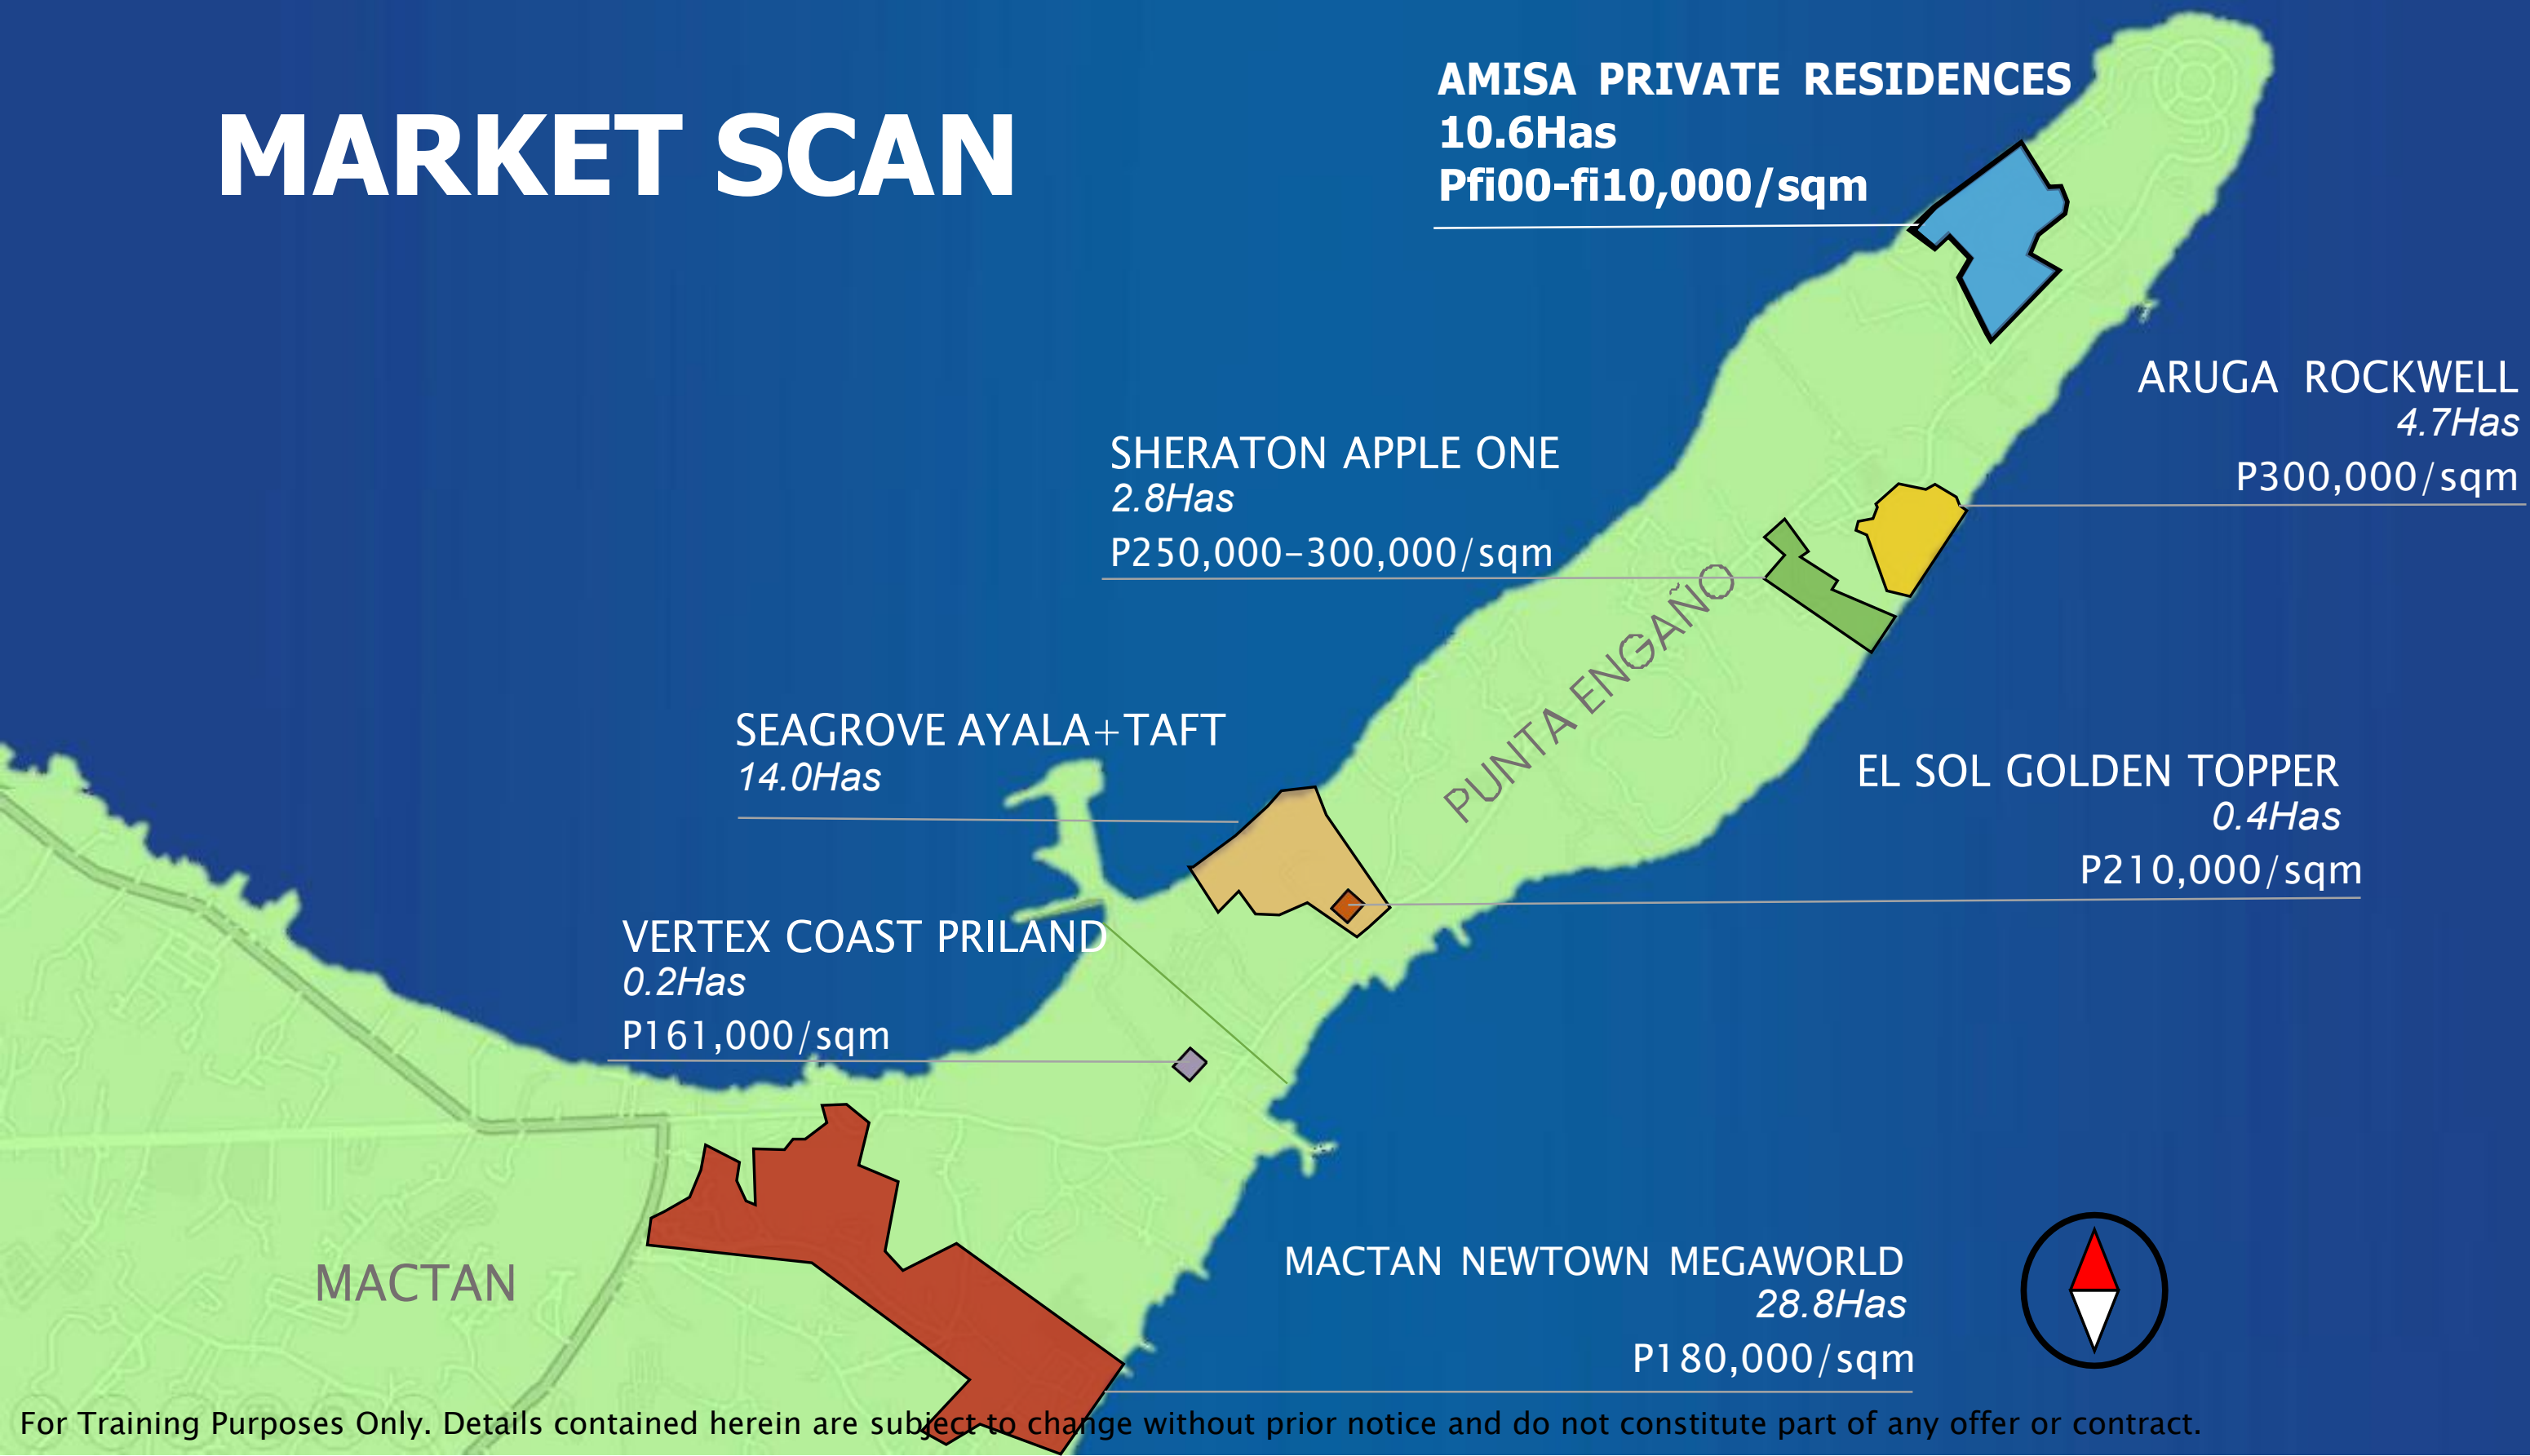

MARKET SCAN

For Training Purposes Only. Details contained herein are subject to change without prior notice and do not constitute part of any offer or contract.